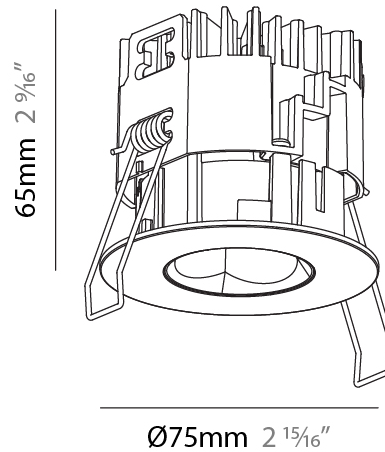

PHYSICAL

Shape: Round
Diameter (mm): 75
Diameter (in): 2 15/16
Height (mm): 65
Height (in): 2 9/16
Ceiling Thickness (mm): 1 - 25
Ceiling Thickness (in): 1/16 - 1 3/16
Min. Recessing Depth (mm): 70
Min. Recessing Depth (in): 2 3/4
Light Distribution: Direct
Diffuser: Lens Pack - Spread Lens / Linear Spread Lens / Honeycomb Louver
Fixture Finish: SSR / BKV / CWI / CRY / HAB / UFT / ITA / RUA / FTG / MYG / LOD / PUS / FRO / FUP / KIA / POP / BLS / SPG / MEY / GOH / GUM / CHC / COM / ABZ / JAG / OBR / MOS / ROR
Fixture Material: Aluminum Die Cast
Cut-out Measurements: 68mm / 2 11/16" Diameter

ELECTRICAL

Lamp Type: LED (Zhaga Standard)
Input Wattage (W): 16
Total Output Wattage (W): 14.6
Dimming: Tri-Mode (Non-Dimming and Phase Dimming (120Vac only) and 0-10V Dimming)
Driver Included: No
Driver Location: Recessed Housing
Driver Type: Constant Current - Universal
Driver Class: Class 2
Housing: See Components
Input Voltage (V): 120 - 277
Constant Current (MA): 350

LED

Color Temperature (°K): 2700 / 3000 / 3500 / 4000
Max. Delivered Lumen (lm): 1067 / 1150 / 1217 / 1220
Nominal Lumen (lm): 1393 / 1501 / 1589 / 1592
CRI: >90 CRI
Lamp Life (hrs): 50000

OPTICAL

Reflector: 14
Adjustability: Fixed

RATINGS AND CERTIFICATIONS

Certified By: Certified for North American Standards
IP rating: IP44