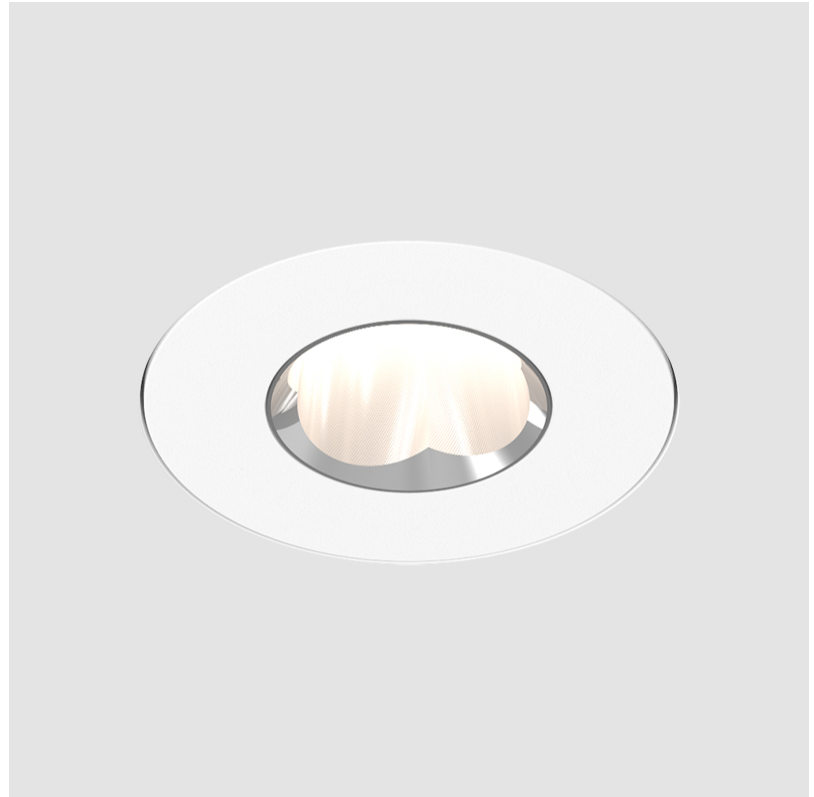

PHYSICAL

Shape: Round
Diameter (mm): 75
Diameter (in): 2 15/16
Height (mm): 51
Height (in): 2
Ceiling Thickness (mm): 10 / 12.5 / 15 / 25
Ceiling Thickness (in): 3/8 or 1/2 or 9/16 or 1
Min. Recessing Depth (mm): 60
Min. Recessing Depth (in): 2 3/8
Light Distribution: Direct
Diffuser: Lens Pack - Spread Lens / Linear Spread Lens / Honeycomb Louver
Fixture Finish: SSR / BKV / CWI / CRY / HAB / UFT / ITA / RUA / FTG / MYG / LOD / PUS / FRO / FUP / KIA / POP / BLS / SPG / MEY / GOH / GUM / CHC / COM / ABZ / JAG / OBR / MOS / ROR
Fixture Material: Aluminum Die Cast
Cut-out Measurements: 68mm / 2 11/16" Diameter

ELECTRICAL

Lamp Type: LED (Zhaga Standard)
Input Wattage (W): 15
Total Output Wattage (W): 13.6
Dimming: Tri-Mode (Non-Dimming and Phase Dimming (120Vac only) and 0-10V Dimming)
Driver Included: No
Driver Location: Recessed Housing
Driver Type: Constant Current - Universal
Driver Class: Class 2
Input Voltage (V): 120 - 277
Constant Current (MA): 350

LED

Color Temperature (°K): 2700 / 3000 / 3500 / 4000
Max. Delivered Lumen (lm): 1375 / 1462 / 1531 / 1545
Nominal Lumen (lm): 1566 / 1665 / 1743 / 1759
CRI: >90 CRI
Lamp Life (hrs): 50000

OPTICAL

Reflector°: 50
Adjustability: Fixed

RATINGS AND CERTIFICATIONS

Certified By: Certified for North American Standards
IP rating: IP20